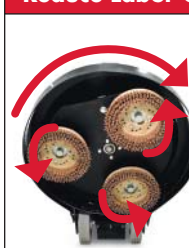

BERTHA™ Series Technical Specifications

DESCRIPTION	LIL BERTHA™ XSM24	BIG BERTHA™ XSM30
Scrubbing Path	24"	30"
Brush Size	(3) 8"	(3) 11"
Brush Type	Strata Grit	Strata Grit
Brush Drive Type	Belt	Belt
Scrubbing Pressure	150 lbs.	270 lbs.
Brush Deck Speed	1422 RPM	1600 RPM
Counter Rotating Brush Speed	948 RPM	1067 RPM
Engine	603cc Kawasaki V-Twin	603cc Kawasaki V-Twin
Engine Speed	3600 RPM	3600 RPM
Hour Meter	Yes	Yes
Starting System	12 Volt battery	12 Volt battery
Handle	Adjustable Ergonomic	Adjustable Ergonomic
Handle Grips	Anti-fatigue	Anti-fatigue
Certifications	CARB/EPA	CARB/EPA
Tank	Steel UL Approved	Steel UL Approved
Construction	Powder coated steel frame	Powder coated steel frame
Length	52"	57"
Width	26"	33"
Height	44"	44"
Weight	320 lbs.	410 lbs.
Productivity*	Up to 24,000 sq.ft./hr.	Up to 30,000 sq.ft./hr.

*For 10/3/3 coverage details view our entire warranty policy at betco.com.

For More Information, Contact:

BERTHA™ Series Features

Reduce Labor Cost

ONE PASS STRIPPING

3 under deck brushes rotating counter clockwise while entire deck rotates clockwise for ultimate strip out.