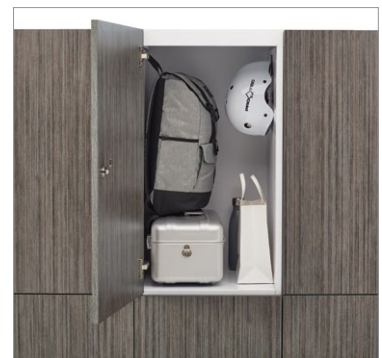

PERSONAL
lockers

Personal lockers - a place to call your own

1200 Series Personal Lockers are an essential component of the new office landscape, providing security for personal belongings. Dedicated personal lockers also provide a safe zone between what's coming in from the outside world and the mix of people that reside in the workplace.

1200 Series Personal Lockers are available in single and double width models and are fully modular with optional ganging hardware. Three high openings are very generous for the majority of applications. Two high openings provide a greater storage capacity for larger items like skateboards.

Steel cabinet cases are available in a wide range of durable and eco-friendly paint finishes. Thermally fused laminate doors are offered in both solid and woodgrain finishes, with right or left hinge openings. Interior steel shelves, accessory hooks, accessory rods and ganging hardware are all optional. Wayfinding numbers are available for installation on site.

Interior options

Accessory rod

Top shelf, also available with bottom shelf

Accessory hook - left and right placements

Security, safety, convenience

3-row personal lockers

2-row personal lockers

Phone: 800-821-4430 Web: aaasolutions.com Email: order@aaasolutions.com