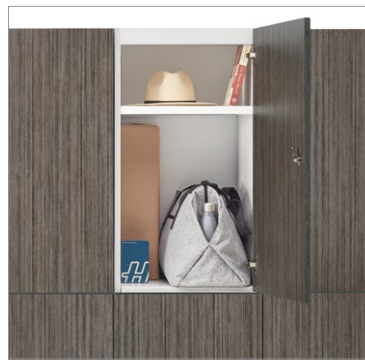

Doors can be hinged left or right (shown)