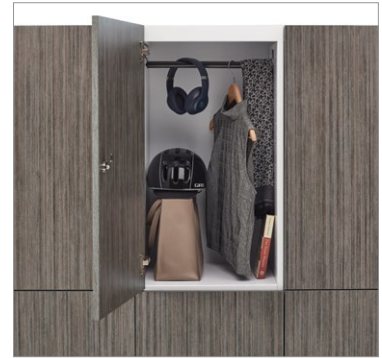

Steel cabinet cases are available in a wide range of durable and eco-friendly paint finishes. Thermally fused laminate doors are offered in both solid and woodgrain finishes, with right or left hinge openings. Interior steel shelves, accessory hooks, accessory rods and ganging hardware are all optional. Wayfinding numbers are available for installation on site.

Features and options

Features

Quick and easy cleaning - no hardware

Individual keyed access

Full overlay doors, soft close hinges

Options

Locker wayfinding numbers

Doors can be hinged left or right (shown)

Interior options

Accessory rod

Top shelf, also available with bottom shelf

Accessory hook - left and right placements

Security, safety, convenience

3-row personal lockers

2-row personal lockers

Phone: 800-821-4430 Web: aaasolutions.com Email: order@aaasolutions.com