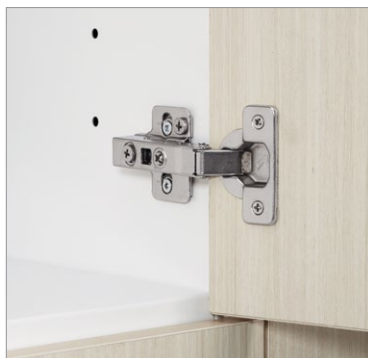

Steel cabinet cases are available in a wide range of durable and eco-friendly paint finishes. Thermally fused laminate doors are offered in both solid and woodgrain finishes, with right or left hinge openings. Interior steel shelves, accessory hooks, accessory rods and ganging hardware are all optional. Wayfinding numbers are available for installation on site.

Features and options

Features

Quick and easy cleaning - no hardware

Individual keyed access

Full overlay doors, soft close hinges

Options

Locker wayfinding numbers

Doors can be hinged left or right (shown)

Interior options

Accessory rod

Top shelf, also available with bottom shelf

Accessory hook - left and right placements

Security, safety, convenience

3-row personal lockers

2-row personal lockers

Phone: 800-821-4430 Web: aaasolutions.com Email: order@aaasolutions.com