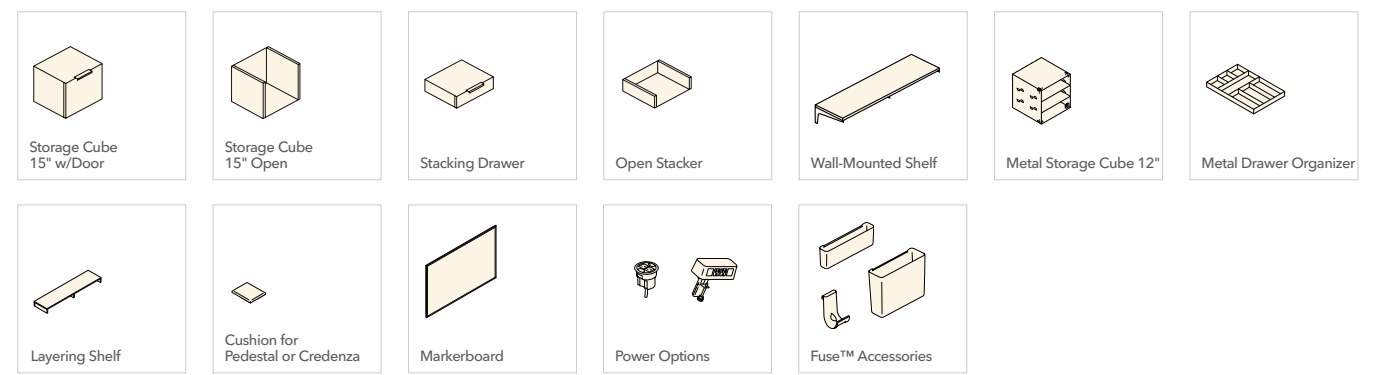

Accessories