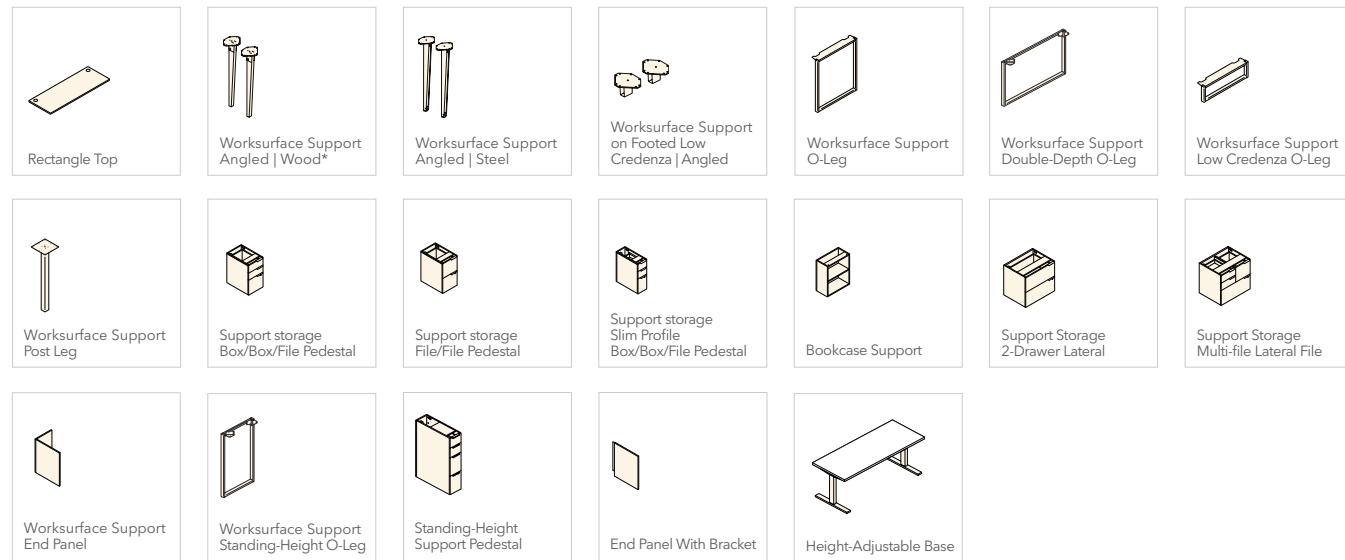

Worksurfaces / Supports